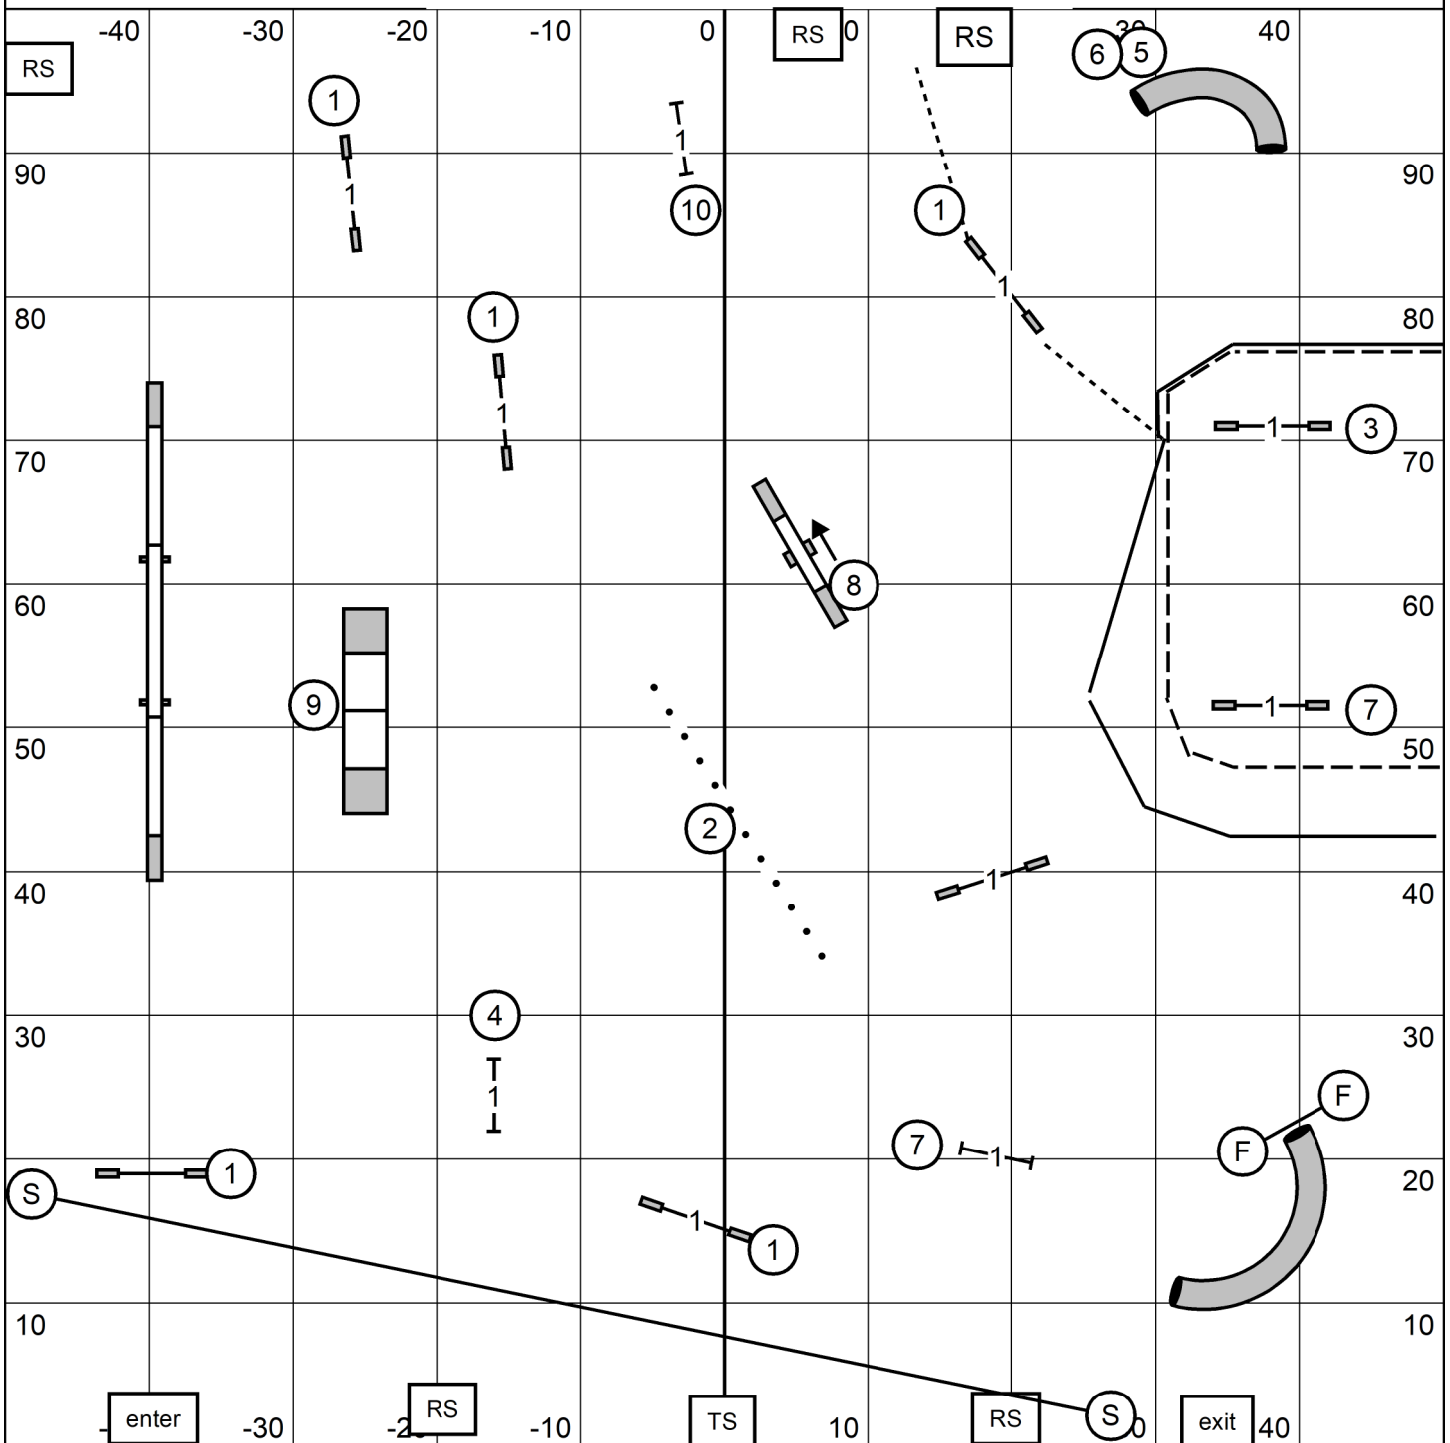

ALL LEVELS FAST

Treasure Coast Kennel Club
 St. Lucie County Fairgrounds
 Ft. Pierce, FL 10 Oct 20 Sat
 Judge: Dr. Roger O'Sullivan

Ring Size: 100X100

Novice (7) (3) or (3) (7) in flow ---
 Open (7) (3) or (3) (7) in flow —
 Ex/Master (6) (5) (3) in flow - - - - -